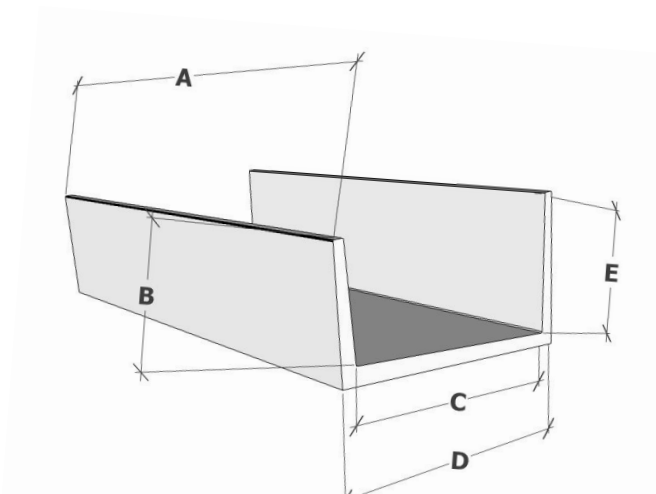

MCG

McDONALD
CONCRETE
GROUP Ltd

MCG Ltd | 18 Murray Street | Aramoho | Wanganui | 06 344 5911 | 0800 ELE 222 | www.mcg-ele.co.nz

FEEDLOTS | TROUGHS

MCG HAVE A WIDE RANGE OF PRECAST CONCRETE FEEDLOTS & TROUGHS
They come in a range of sizes and styles to suit all from the largest dairy herd,
to the smallest lifestyle block.

Feedlot Features:

- Clean efficient way to feed stock
- Rounded top - to protect your stock
- Can be made with or without feet
- End walls available
- Available in 3 different sizes

CODE	Capacity	LITRES	DIMENSIONS	WEIGHT KGS	EX-YARD PRICE EXCL GST

FULL FEEDLOT TROUGH

FULL FEEDLOT TROUGH					EACH
FEEDLOT	1,500		A = 2400mm B = 490mm C = 1265mm D = 1415mm E = 690mm	1008	$861.70
2 - 10 Feed Lots					$829.84
11 - 20 Feed Lots					$788.79
20 +					$753.94

HALF FEEDLOT TROUGH

HALF FEEDLOT TROUGH					EACH
FEEDHALF	750		A = 2400mm B = 490mm C = 600mm D = 750mm E = 690mm	773	$674.94
2 - 10 Feed Halves					$654.35
11 - 20 Feed Halves					$630.20
20 +					$610.65

Please note:
Sizes are not guaranteed may vary due to manufacturing processes.
Weights are not guaranteed may vary from those stated.

All prices are exclusive of GST

All prices are ex our yard
Freight to site will be at extra cost